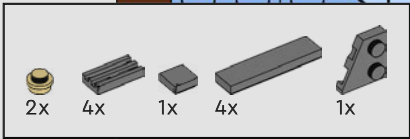

134

135

136

137

9x 1x 1x  
1x 2x 1x

138

3x  
2x  
2x  
1x

This block contains a list of LEGO parts with their respective quantities. From left to right: a 1x1 dark grey brick with a hole (3x), a 1x2 dark grey brick with two holes (2x), a 1x2 dark grey brick with two holes and a notch (2x), and a 1x2 dark grey brick with a hole (1x).